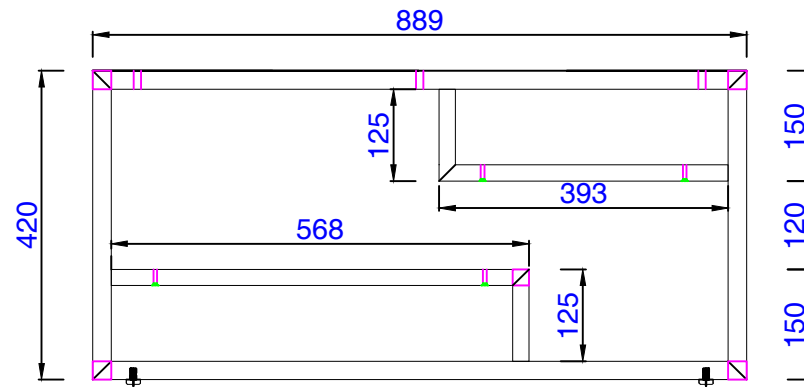

914mm

Item Number:
389-B36-GLD
389-B36-MBK
389-B36-STD

JAMES MARTIN

VANITIES™

Columbia /Mercer Island 914mm
Vanity Cabinet Floor Stand
Diagrams with Dimensions
page 01 of 03