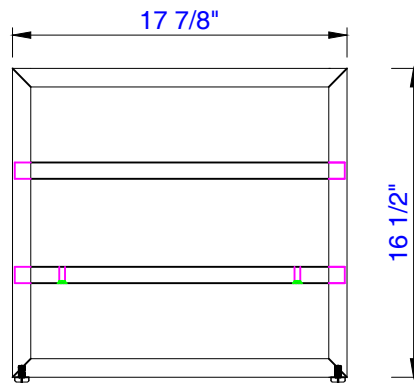

36"

Item Number:
389-B36-GLD
389-B36-MBK
389-B36-STD

JAMES MARTIN

VANITIES™

Columbia /Mercer Island 36"
Vanity Cabinet Floor Stand
Diagrams with Dimensions
page 03 of 03