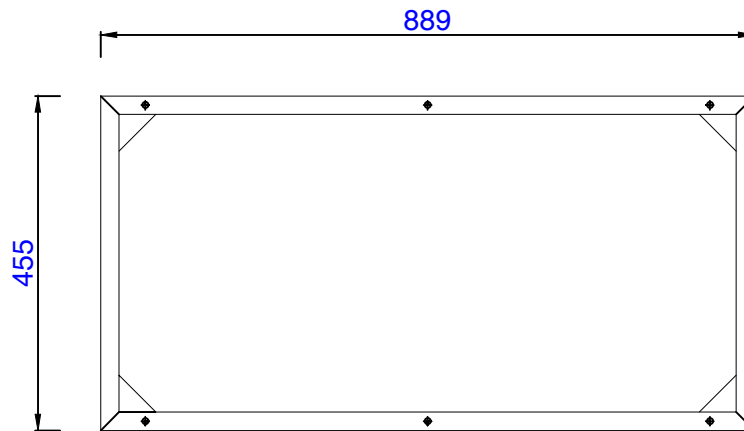

914mm

Item Number:
389-B36-GLD
389-B36-MBK
389-B36-STD

JAMES MARTIN

VANITIES™

Columbia /Mercer Island 914mm
Vanity Cabinet Floor Stand
Diagrams with Dimensions
page 02 of 03