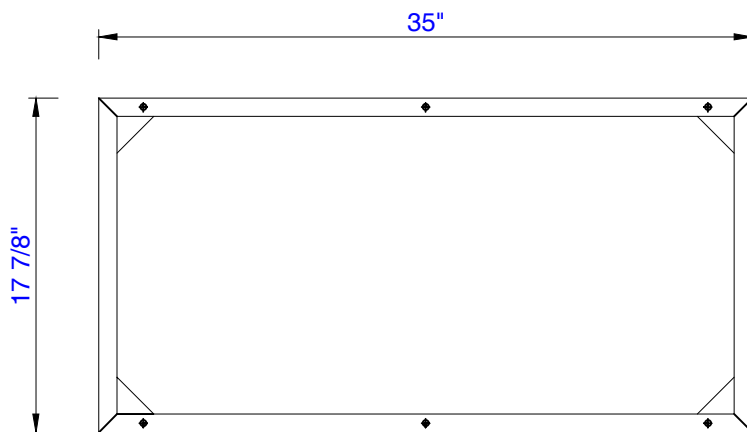

36"

Item Number:
389-B36-GLD
389-B36-MBK
389-B36-STD

JAMES MARTIN

VANITIES™

Columbia /Mercer Island 36"
Vanity Cabinet Floor Stand
Diagrams with Dimensions
page 02 of 03