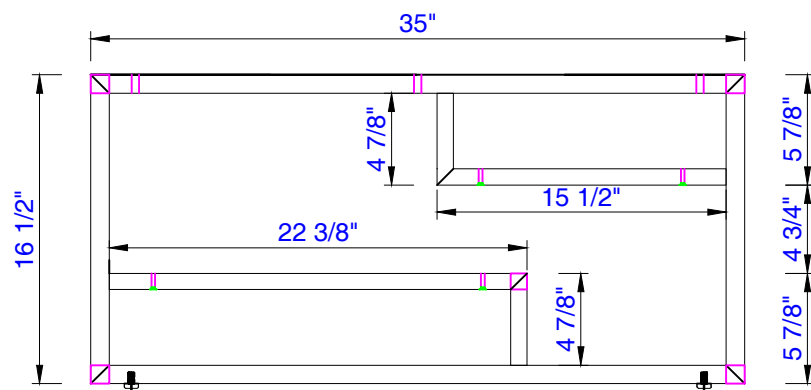

36"

Item Number:
389-B36-GLD
389-B36-MBK
389-B36-STD

JAMES MARTIN

VANITIES™

Columbia /Mercer Island 36"
Vanity Cabinet Floor Stand
Diagrams with Dimensions
page 01 of 03